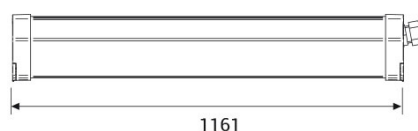

STILLA WA Low Power

Fixture for single installation equipped with cable 2mt length. CRI>90

CODE		FLUX	SIZE	CERTIFICATIONS
05WA24K465	24W 4000K	2622lm	1161mm	  

Optics

Wide beam optic. Acrylic lens.

Specifications

Built-in driver;
CRI>90;
Mac Adams 3;
Temperature range: -25° / +45°
IK08;
Life Time: L80/B10 >50.000h;
5 years complete warranty;
Eye safety: RG0/RG1 in accordance with EN62471:2009

Body

Anodized aluminum body and die-cast end caps.