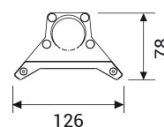

STILLA WA Low Power

Fixture for single installation equipped with cable 2mt length. CRI>90

CODE		FLUX	SIZE	CERTIFICATIONS
05WA24K465	24W 4000K	2622lm	1161mm	  

Optics

Wide beam optic. Acrylic lens.

Specifications

Built-in driver;
CRI>90;
Mac Adams 3;
Temperature range: -25° / +45°
IK08;
Life Time: L80/B10 >50.000h;
5 years complete warranty;
Eye safety: RG0/RG1 in accordance with EN62471:2009

Body

Anodized aluminum body and die-cast end caps.