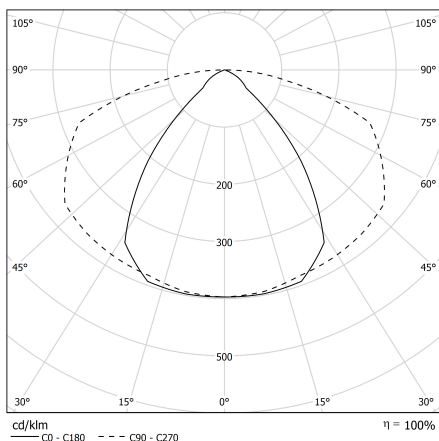

STILLA WA Low Power

Fixture for single installation equipped with cable 2mt length. CRI>90

CODE		FLUX	SIZE	CERTIFICATIONS
05WA24K465	24W 4000K	2622lm	1161mm	  

Optics

Wide beam optic. Acrylic lens.

Specifications